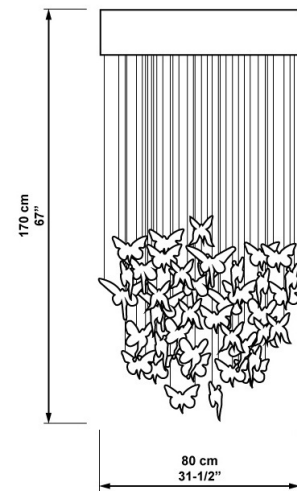

### GENERAL

LED

IP20

Product name:	<b>Niagara Chandelier 0.80m. Gold</b>
Collection:	RECYCLOS BY BODO - CHANDELIERS
Mounting:	Chandelier
Finish:	White - Gold
IP:	20
Use:	Indoor
Environment:	Decorative chandelier to fit well in large spaces. It uses optic fiber to cast magic light effect on the porcelain ornaments. Two finishes to choose. Varnish iron canopy.
Installation and assembly:	Follow instructions of the installation guide
Care:	The luminaires require only a light dusting with a soft or microfiber cloth. Dust and polish the bulbs with that soft cloth before dusting the luminaire itself. Clean the porcelain parts in warm, soapy water. For non-porcelain components use only dry soft cloth. Do not use chemicals.

### ELECTRICAL CHARACTERISTICS

Max. Power:	97W
Certifications and Marks:	CE (Yes), UKCA (Yes), ETL (In progress), NOM (Yes), PSE (No), CCC (In progress)
Lampholder/LED:	LED - Bulb included
<b>CE:</b>	LED 97W integrated LED 220 - 240 V 50/60 Hz
<b>UK:</b>	LED 97W integrated LED 220 - 240 V 50/60 Hz
<b>US:</b>	LED 97W integrated LED 100 - 125 V 50/60 Hz
<b>JP:</b>	
<b>CCC:</b>	
Bulb Limitations:	-
Class:	I
Regulation mode:	No dimmable
Regulation included:	No dimmable
USB Charge:	No
LED characteristics (LED only):	4000K - 1400lm (Aprox.)
Energy efficiency (LED only):	G
Risk group (LED only):	GR1
Others:	60 optic fibers

### PHYSICAL CHARACTERISTICS

General measures (cm):	170 x 80 x 80 cm (Height x Length x Width)
General measures (inch):	67 x 31 1/2 x 31 1/2" (Height x Length x Width)
Max. Height:	170 cm - 67"
Min. Height:	170 cm - 67"
Standard Height:	170 cm - 67"
Cable / Chain Length:	Variable cm - Variable"
Color cable (internal):	Black (CE), Black (UK), Black (US)
Net weight:	26,00 kg - 57,33 lb
Materials:	Porcelain, Metal
Support method:	Canopy
Support measures:	Ø80 x 15 cm - Ø31 1/2 x 6"
Support material:	Metal
Support color:	White (Standard), Black (Custom)
Accessory type:	-
Accessory measures:	-
Accessory material:	-
Accessory color:	-